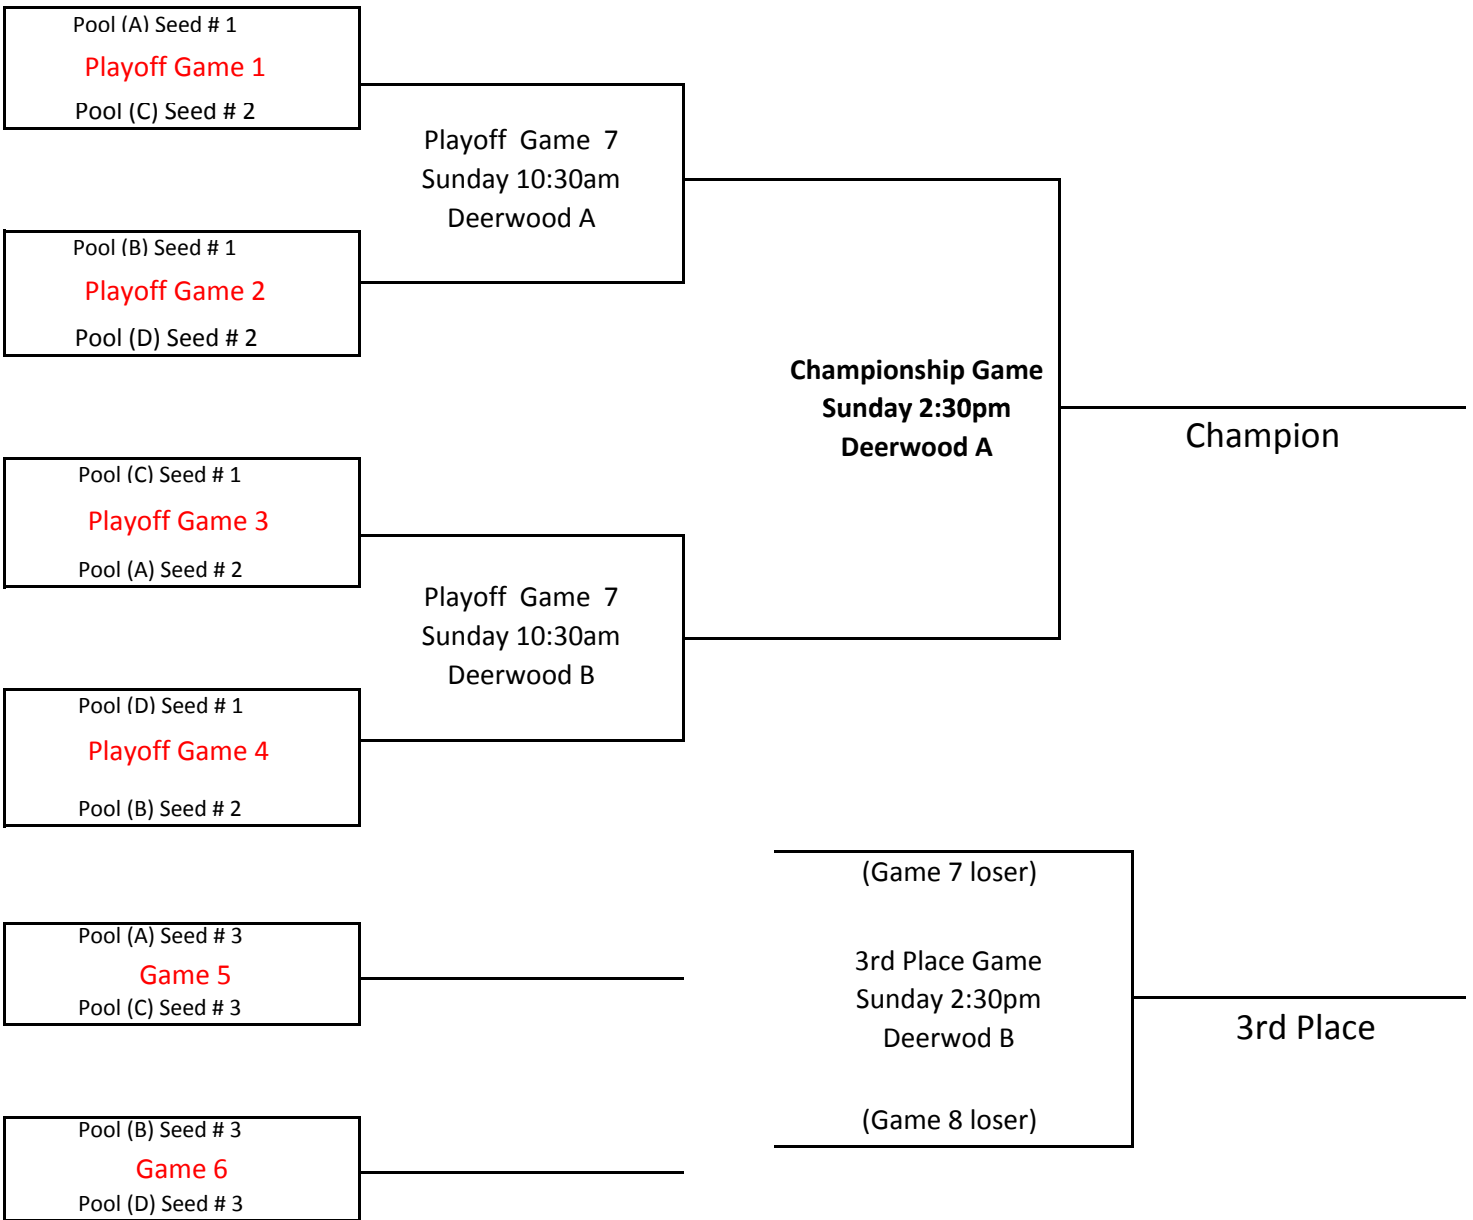

**Champion**

**Tie Breakers:**

- 1) Head to Head
  - 2) Least Runs Allowed
  - 3) Most Runs Scored
  - 4) Coin Flip

(Game A Semifinal Loser)

**3rd Place Game**  
Sunday 12:30pm Deerwood B

(Game B Semifinal Loser)

**3rd Place**

**Holmen 10 and Under "A" & "B" Division Tournament**

Pool A		W	L	Seed
1	Holmen Hammes Photo			
2	Sparta Baseball Club			
3	Black River Falls			

Pool C		W	L	Seed
7	Holmen Features			
8	BGC LaX Athletics			
9	Stoddard			

Pool B		W	L	Seed
4	Holmen Builders Flooring			
5	BGC Sheriffs Red			
6	Stewartville			

Pool D		W	L	Seed
10	LaCrescent			
11	Shelby Coulee Bank			
12	Plover			

	A	B	C	TOH North	TOH South
Friday					
5:30	Pool C 7 - 9	Pool B 4 - 5	Pool 4 M - P	Pool 2 E - H	Pool 2 F - G
7:00	Pool A 1 - 2	Pool 1 A - D		Pool 3 I - L	Pool 3 J - K

	A	B	C	TOH North	TOH South
Saturday					
8:00	=====		FIELD PREP	=====	
9:00	Pool C 7 - 8	Pool D 10-11	Pool 1 B - C	Pool 2 E - G	Pool 2 F - H
10:30	Pool A 1 - 3	Pool B 5 - 6	Pool 4 M - O	Pool 3 I - K	Pool 4 N - P
12:00	Pool C 8 - 9	Pool 1 A - B	Pool D 11-12	Pool 1 C - D	Pool 3 J - L
1:30	=====		FIELD PREP	=====	
2:30	Pool D 10-12	Pool B 4 - 6	Pool A 2 - 3	Pool 4 M - N	Pool 4 O - P
4:00	Pool 2 E - F	Pool 3 I - J	Pool 2 G - H	Pool 1 A - C	Pool 3 K - L
5:30	Game 1	Game 3	Game 5	Pool 1 B - D	Pool 4 N - O
7:00	Game 2	Game 4	Game 6		